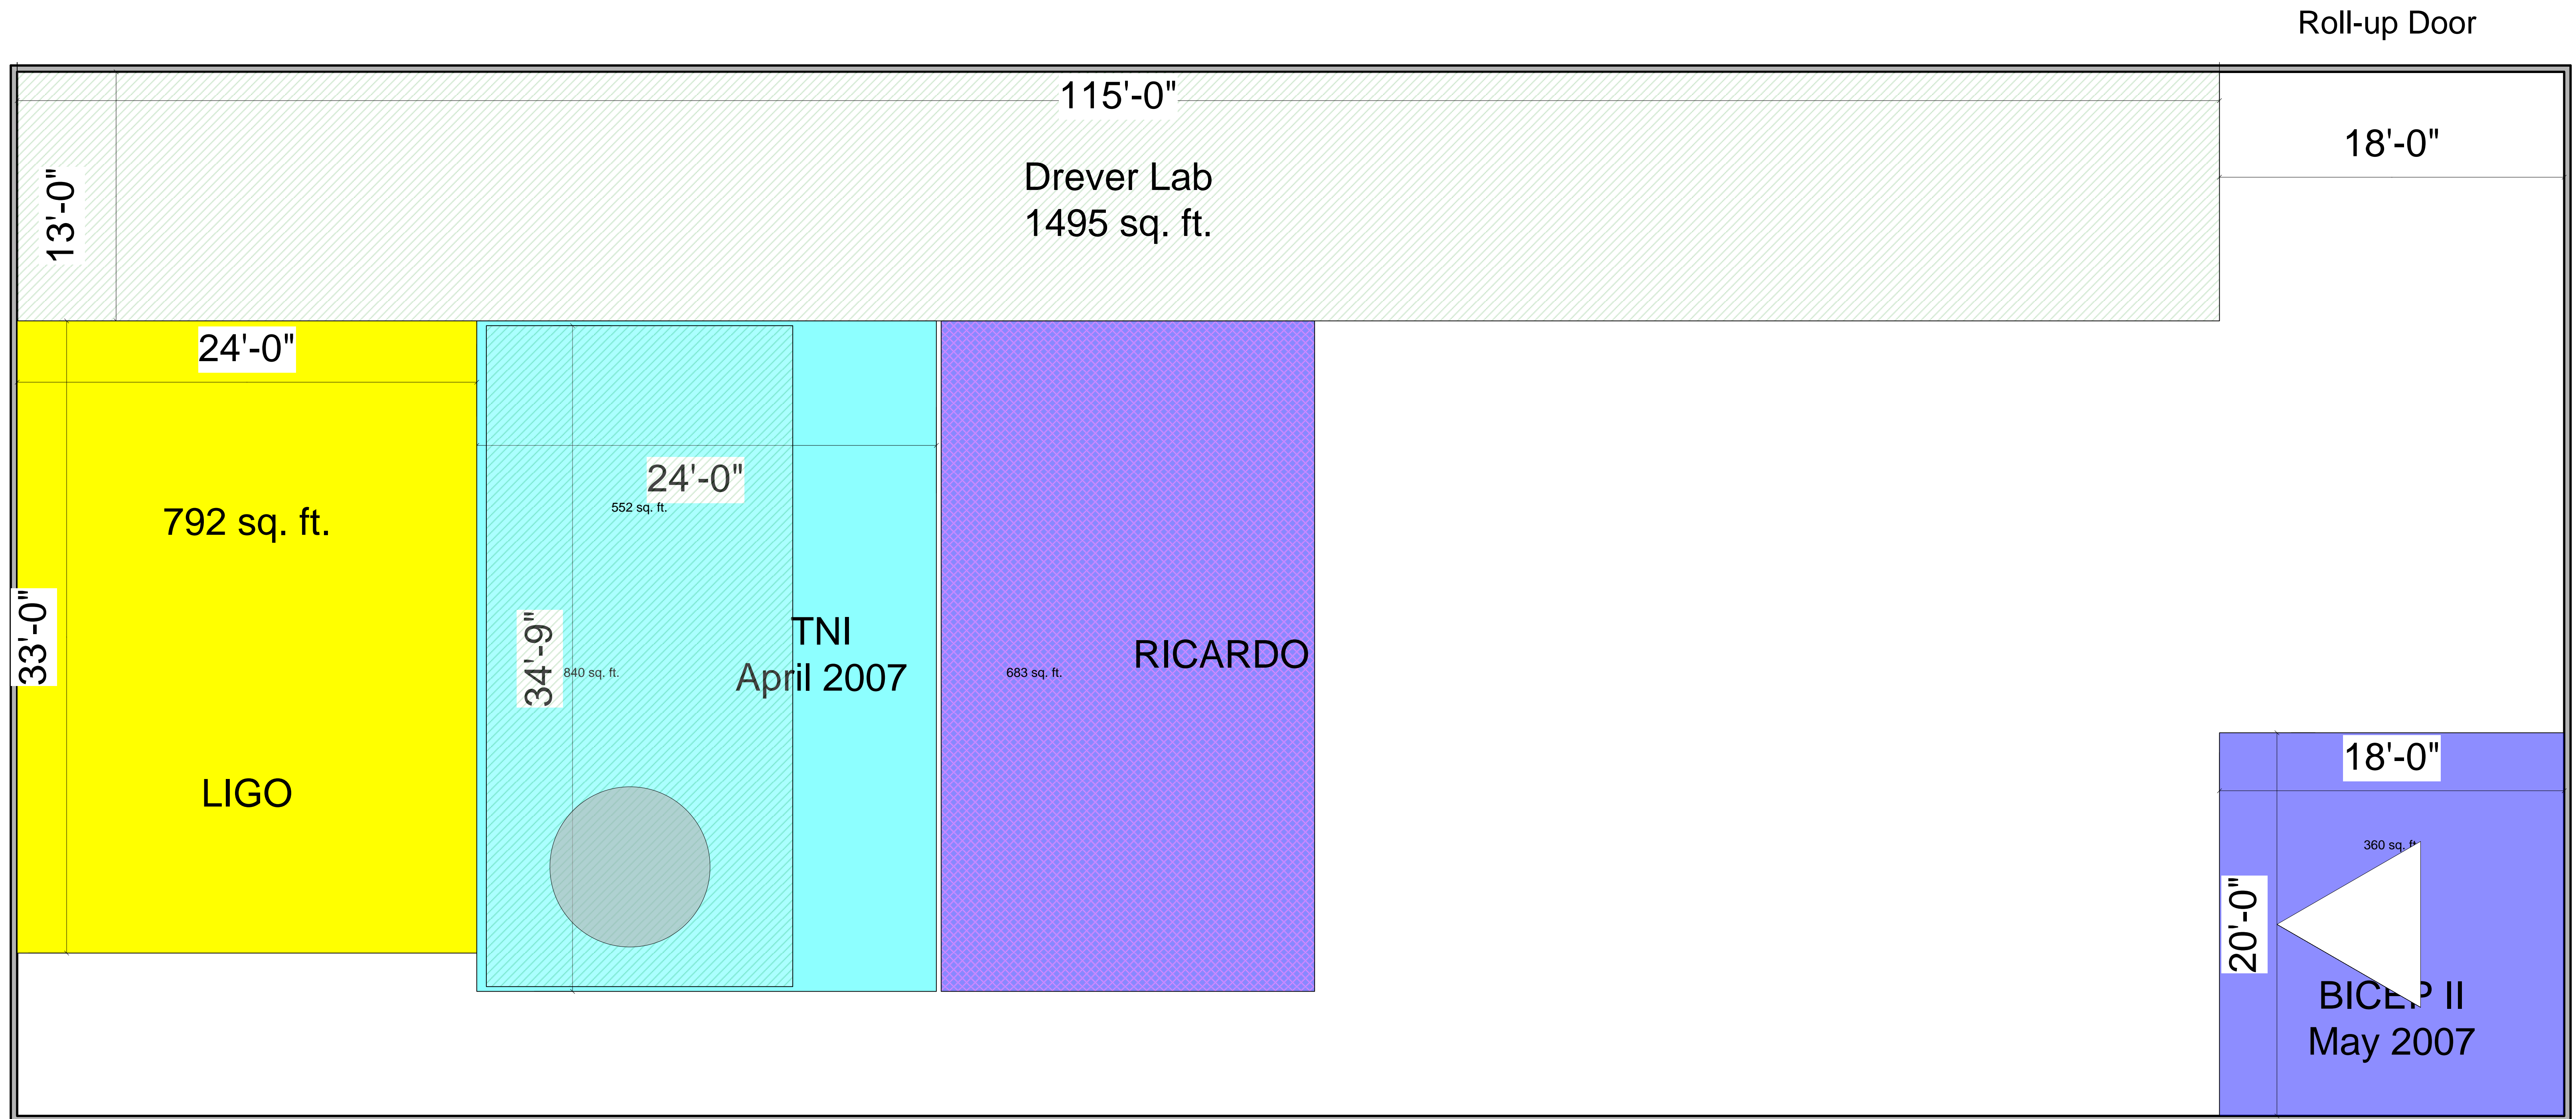

Layout for April 2007
(April_2007_A)
(this view does not include the mezzanine)

1345 sq. ft.

MOSFIRE
Sept 2007